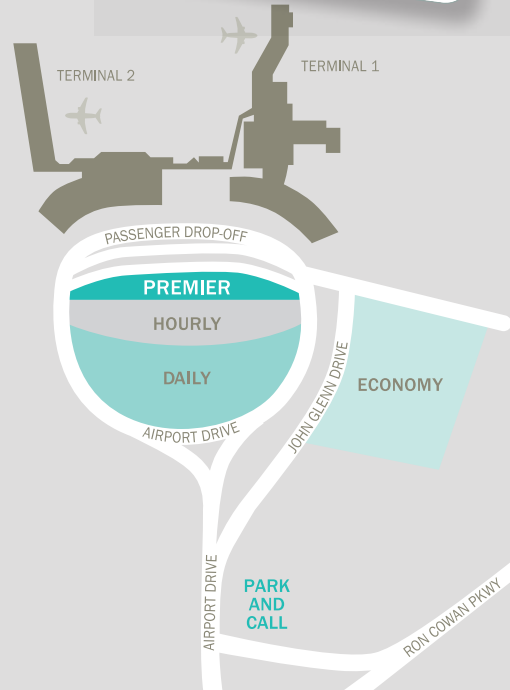

Corporate Savings Program

PARKING RATES

Premier Parking

Closest, most convenient terminal parking. Walking distance to terminals. Located off Airport Drive, in front of Terminals 1 and 2.

- Hourly Rate: **\$4 per 30 minutes (up to 5 hours)**
- Day Rate: **\$38 (5-24 hours)**

Hourly Parking

Closest lot to terminals for short-term and overnight parking. Located off Airport Drive, in front of Terminals 1 and 2.

- Hourly Rate: **\$1 per 12 minutes (up to 5 hours)**
- Day Rate: **\$34 (5-24 hours)**

Best value for close-in, extended-stay parking. Most spaces within walking distance of the terminals.

Located off John Glenn Drive near Terminal 1. Frequent complimentary shuttles.

- Flat Rate: **\$16**

PARK AND CALL

• **FREE 30-minute waiting area**
Drivers must remain with their vehicles at all times. Lot located off John Glenn Drive, near the Oakland Maintenance Center.

- Parking rates include an 18.5% City of Oakland Parking Tax.
- VISA, MasterCard, Discover, American Express and Diners Club accepted.
- Rates are subject to change.