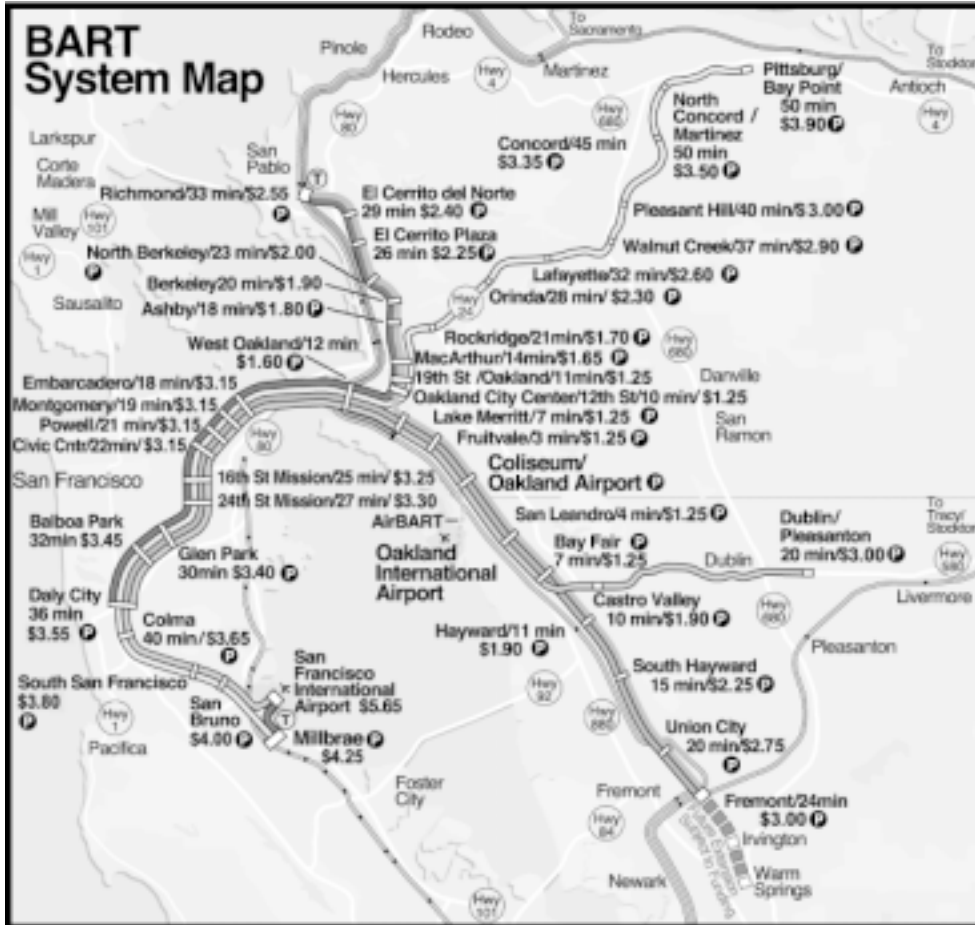

(Fares subject to change)

BART Hours of Operation at the Coliseum/Oakland International Airport Station: Monday-Friday 4 AM to Midnight; Saturday 6 AM To Midnight; Sunday 8 AM to Midnight; Holidays Schedules vary; call (510) 464-6000. To purchase a BART ticket at the station, ticket machines will accept nickels, dimes, quarters, $1, $5, $10, and $20 bills (Please note the ticket machine will not dispense more than $4.95 in change for any one transaction). All BART stations are accessible to the handicapped. Elevators for the handicapped may also be used by airline passengers with luggage.

AIR BART bart.gov

Air-BART (510) 577-4294

Links the COLISEUM to OAKLAND AIRPORT every 15 minutes.

Mon.-Sat., 6:05 AM-11:50 PM; Sun., 8:00 AM-11:45 PM.

Last departure from BART is at 12:05 Midnight.

Fare: $2.00 Adult; $.50 Children, 11 and under, and Senior or Disabled with I.D.

Please use ticket machines inside the terminal or at the airport's AIRBART stops. Fares can also be paid on-board bus with exact change only.

For information concerning BART and connecting bus service, call (510) 465-BART.