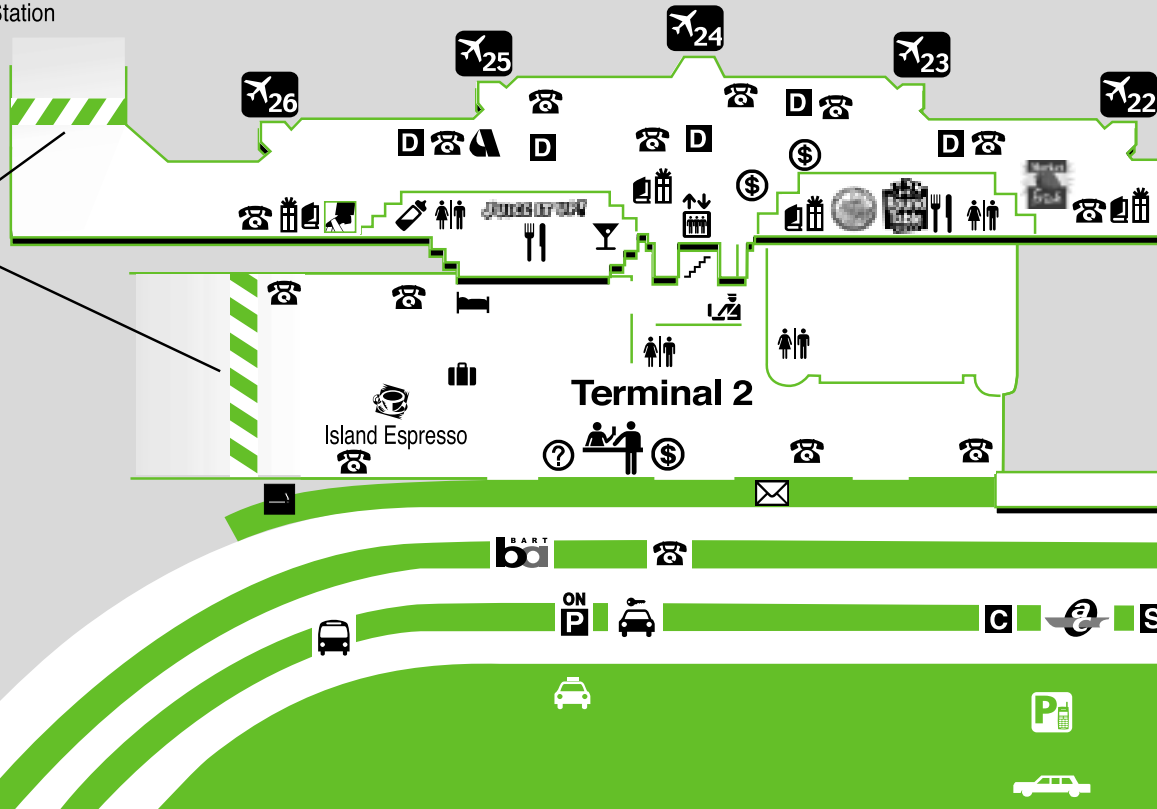

Airport Services & Facilities

Public and Passenger Services

Ascot Staffing	Passenger Screening Checkpoint
Automated Teller Machine	Park & Call Zone
Baggage Storage Service	Restaurant or Snack Bar
Cocktail Lounge	Restroom
Data Ports	Shoeshine
Duty Free	Smoking Area
Elevator	Stairway
Gift Shop/Newsstand	Telephone/Data Ports
Information	Telephone Reservation Board
Laptop Lane Business Center	U.S. Customs
Lost and Found	U.S. Mail Box
Museum Exhibitions	Valet Parking
Nursery/Changing Station	

Ground Transportation

AC Transit	Rental Car Shuttle
Air-Bart	• Avis
Charter Buses	• Budget
Courtesy Buses	• Dollar
Door-To-Door Van Service	• Enterprise
Limos	• Fox
On-Airport Parking Shuttle	• Hertz
Off-Airport Parking Shuttle	• National
Scheduled Van Service	• Thrifty
Taxi	

Airlines Service

Baggage Claim
Ticket Counter

Terminal 2
Extension
and Renovation -
Scheduled completion
Fall 2006