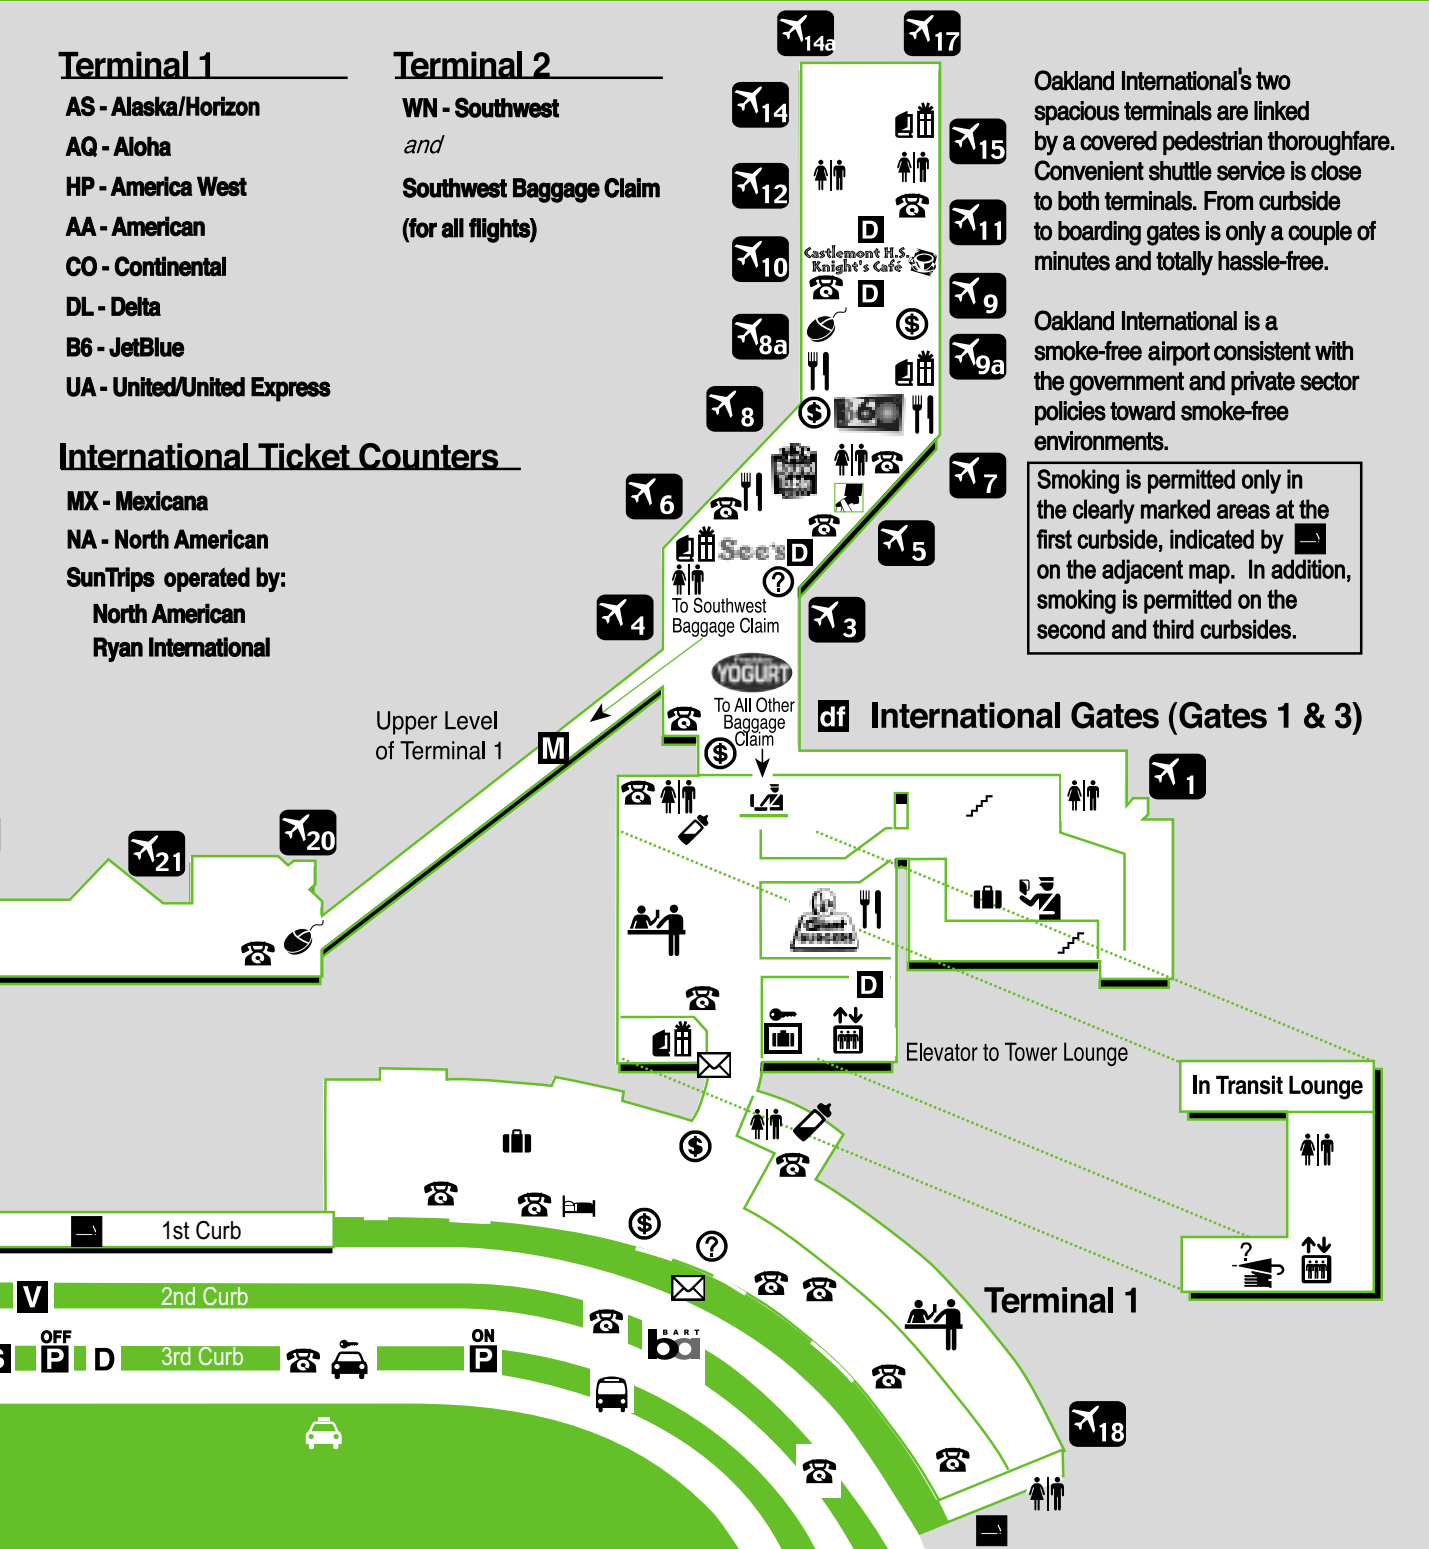

Terminal 1

AS - Alaska/Horizon
AQ - Aloha
HP - America West
AA - American
CO - Continental
DL - Delta
B6 - JetBlue
UA - United/United Express

Terminal 2

WN - Southwest
and
Southwest Baggage Claim
(for all flights)

International Ticket Counters

MX - Mexicana
NA - North American
SunTrips operated by:
North American
Ryan International

Oakland International's two spacious terminals are linked by a covered pedestrian thoroughfare. Convenient shuttle service is close to both terminals. From curbside to boarding gates is only a couple of minutes and totally hassle-free.

Oakland International is a smoke-free airport consistent with the government and private sector policies toward smoke-free environments.

Smoking is permitted only in the clearly marked areas at the first curbside, indicated by on the adjacent map. In addition, smoking is permitted on the second and third curbsides.

International Gates (Gates 1 & 3)

Upper Level of Terminal 1

Elevator to Tower Lounge

In Transit Lounge

Terminal 1