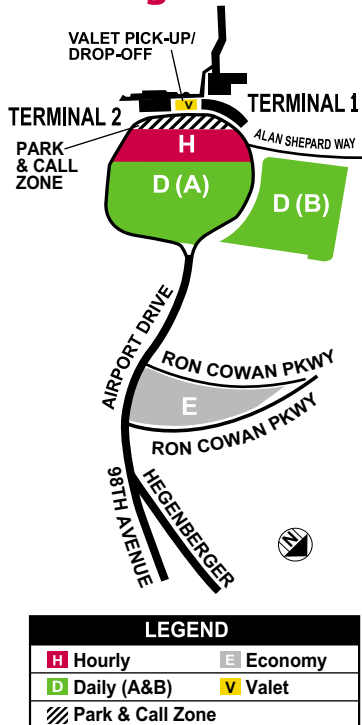

PUBLIC TRANSPORTATION

AMTRAK

amtrak.com

For Amtrak schedules and information, call 1-800-USA-RAIL (1-800-872-7245) or your local travel agent.

From Oakland:

The Capitols—San Jose to Roseville, 7 times daily, 7 days per week. (Bus service — Amtrak Thru way—to additional destinations in Northern California. Call for details.)

The Coast Starlight—Los Angeles to Seattle, daily.

The California Zephyr—Oakland to Chicago (includes Reno) daily.

PARKING INFORMATION AND RATES

DRIVING DIRECTIONS

From Hwy 880 North, follow the exit signs on 98th Avenue to the airport entrance. From Hwy 880 South, use the Hegenberger Road Exit. Merge onto Hegenberger Road and continue straight ahead to the airport; all lanes lead to the airport. Cross Doolittle at the airport entrance. Use the right lane for Terminal 1, the Economy parking lot, Daily B parking, and Cargo Facilities. To get to the Economy parking lot, merge onto Ron Cowan Parkway. For Cargo Facilities and Daily B parking, turn right on Alan Shepard Way. Use the left lane for Terminal 2 and the Hourly and Daily A parking lots.

Parking Locations

PARKING

Oakland International Airport's Parking Upgrade Program guarantees departing travelers a parking space in one of its convenient, on-airport self-park lots. Any time departing travelers find their preferred extended-stay, self-park lot filled, they will be automatically upgraded to the next available, closer-in lot, at the lower rate.

VALET PARKING (510) 577-4409

1-888-IFLYOAK
TOLL-FREE
TRANSPORTATION & PARKING INFO

Oakland International Airport Parking Rate Structure

	HOURLY	DAILY A	DAILY B*	ECONOMY	VALET
Per 30 Minutes (Up to 5 Hours)	$2	$2	$2	$2	NA
Day 1 (5-24 Hours)	$27	$20	$20	$17**	NA
Days 2-6 (Each 24 Hours)	$32	$20	$20	$17	NA
Day 7+ (Each 24 Hours)	$32	$17	$17	$14	NA
0-2 Hours					$12
Day 1 (2-4 Hours)					$24
4-24 Hours					$35

** Note parking lot name change. ** (4+ Hours) NA - Not Applicable

Parking rates are subject to change. Visa and MasterCard accepted.