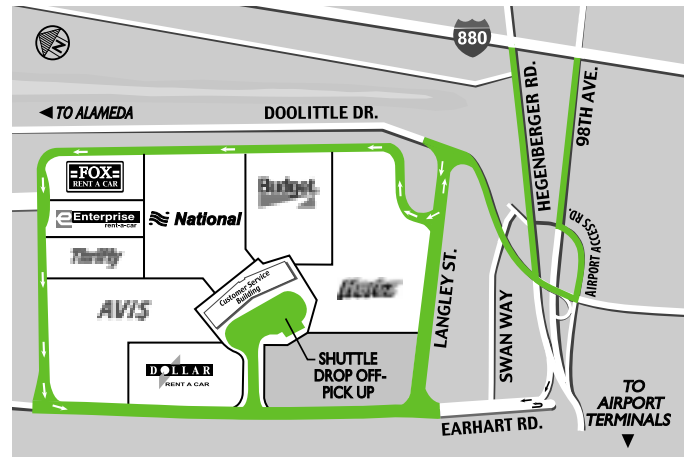

### CAR RENTAL

**Rental Car Center**  
7600 Earhart Road  
Open 24 Hrs.

All rental car agency customers are transported to the Rental Car Center via shuttle bus. Board the Rental Car Shuttle at the third curbside, located across from Terminal 1 and Terminal 2. Return rental cars at Rental Car Center and take Rental Car Shuttle to terminals.