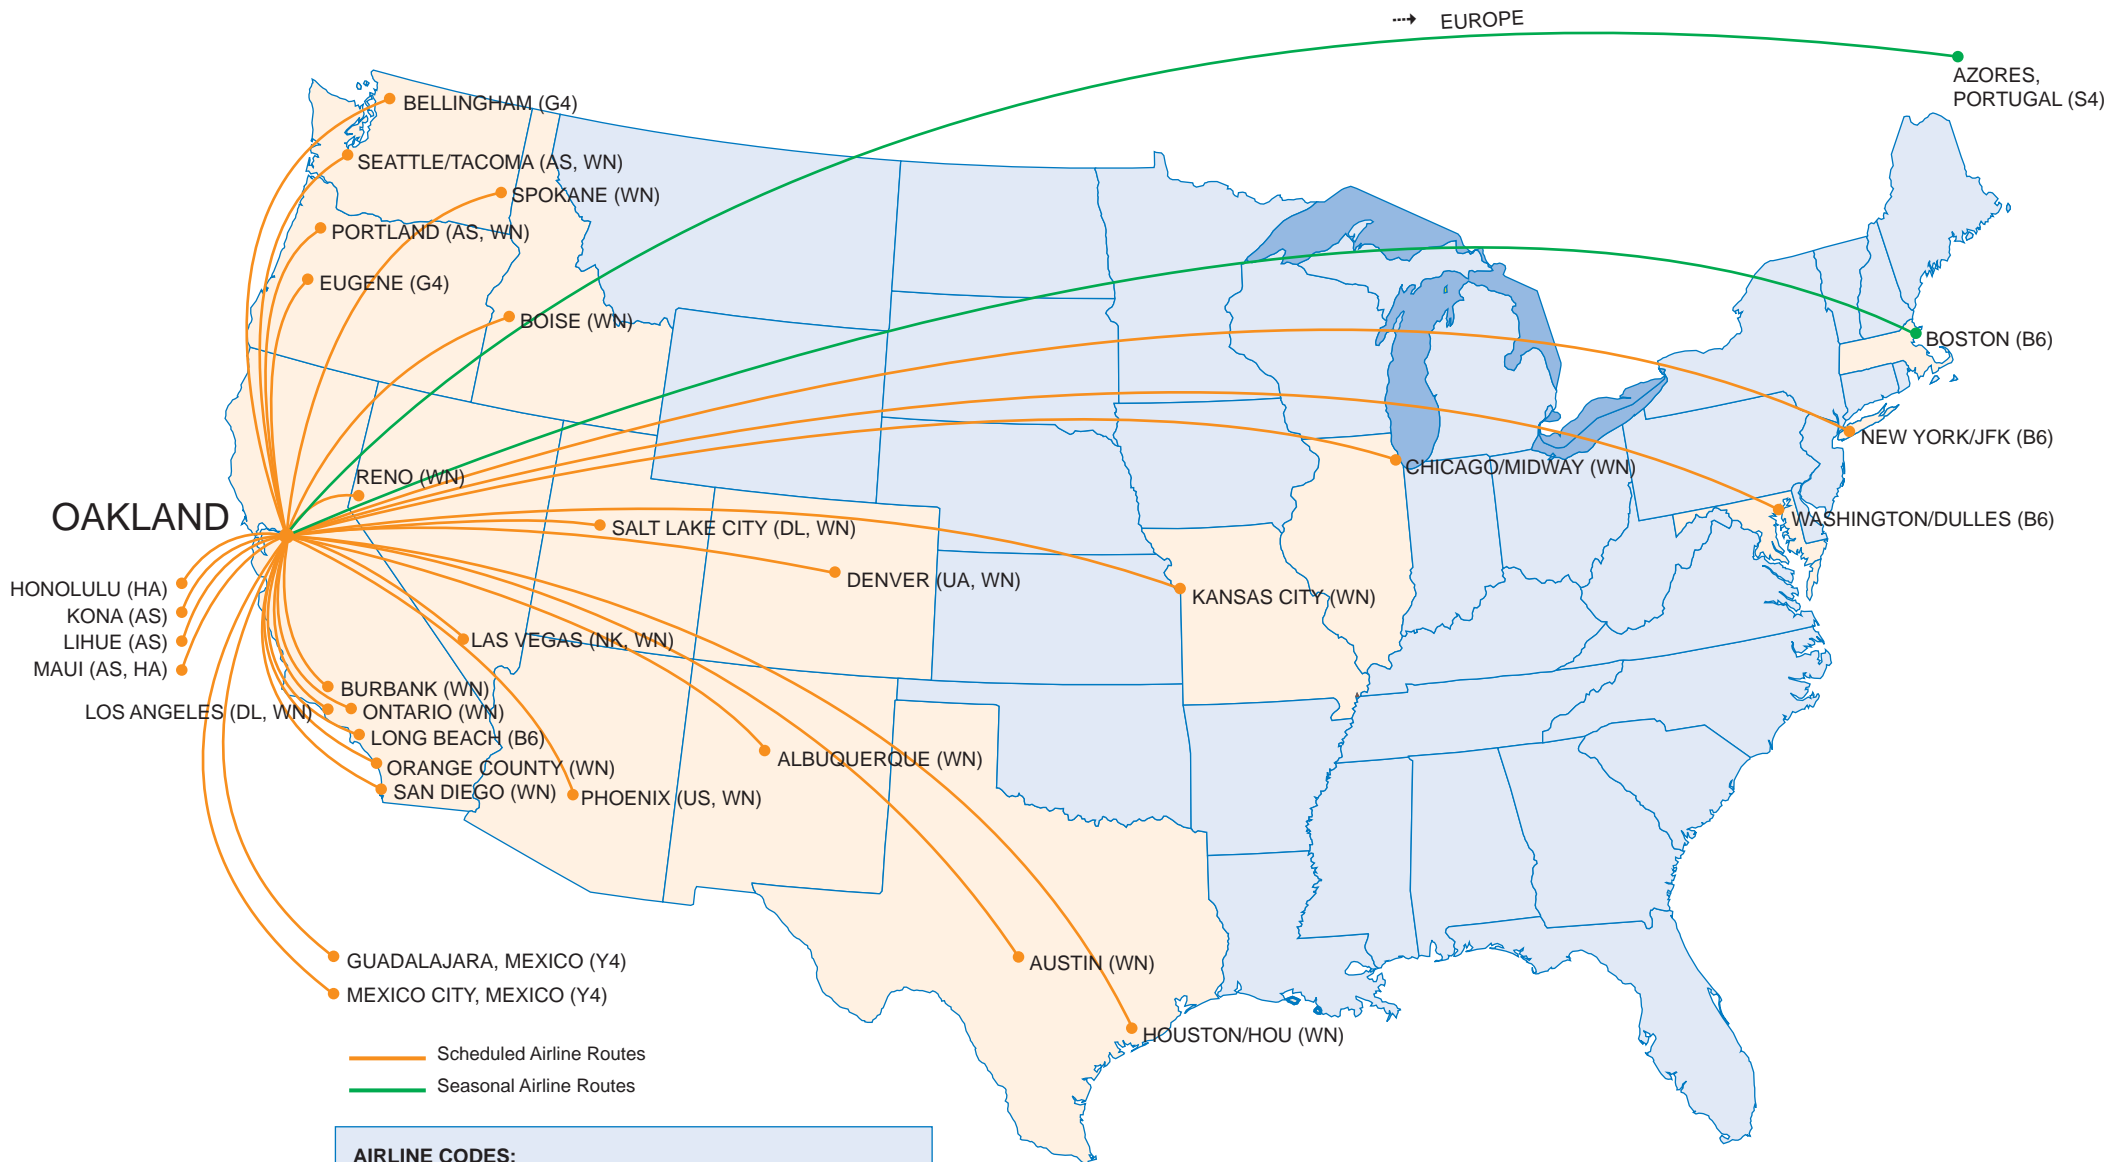

# Oakland International Airport Airline Route Map

— Scheduled Airline Routes  
 — Seasonal Airline Routes

AIRLINE CODES:	
Alaska/Horizon Air (AS)	Southwest (WN)
Allegiant Air (G4)	Spirit (NK)
Delta/Delta Connection (DL)	United (UA)
Hawaiian Airlines (HA)	US Airways/US Airways Express (US)
JetBlue (B6)	Volaris (Y4)
SATA (S4)	

**I  OAK**  
 Park Close. Fly on time.