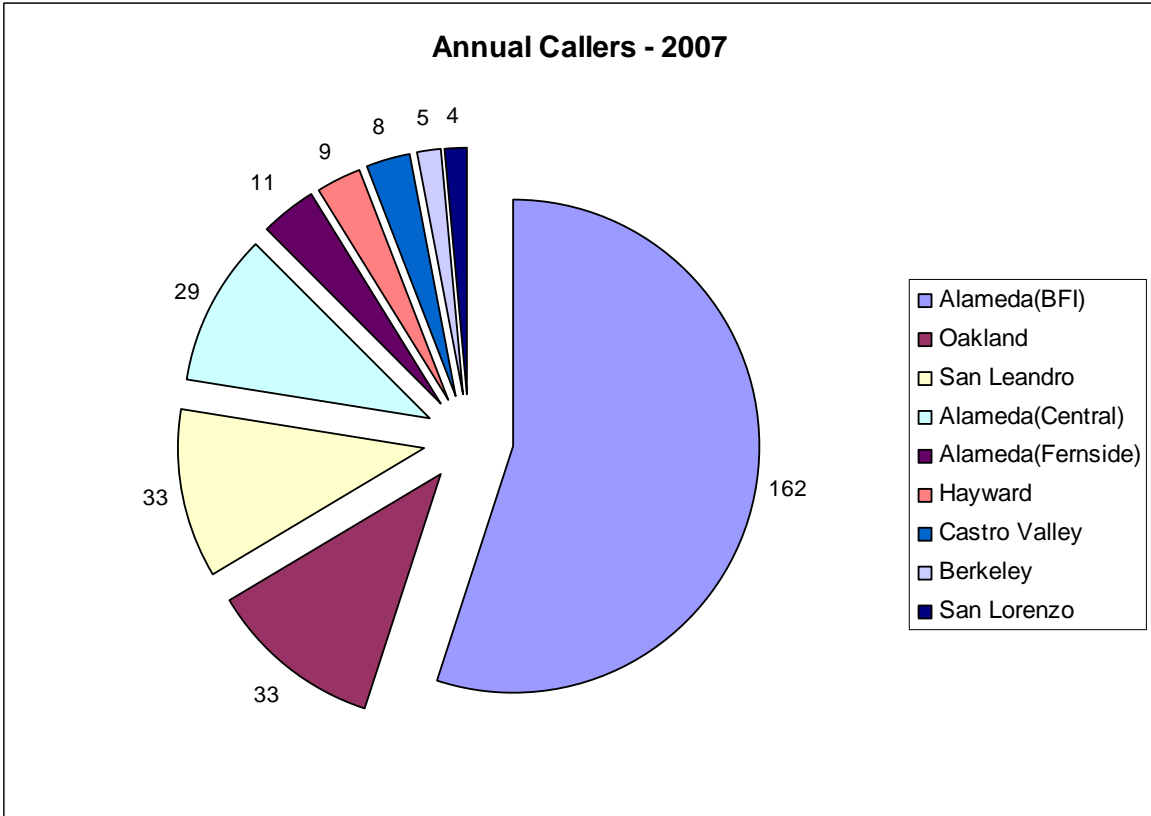

**Oakland International Airport
Annual Noise Complaint Summary
Year 2007**

District / City	Callers	Complaints
Alameda(BFI)	162	765
Oakland	33	225
San Leandro	33	487
Alameda(Central)	29	193
Alameda(Fernside)	11	37
Hayward	9	12
Castro Valley	8	37
Berkeley	5	18
San Lorenzo	4	45
Fremont	3	3
Richmond	3	5
San Francisco	3	14
Emeryville	2	7
Lafayette	2	2
Albany	1	1
Antioch	1	3
Clayton	1	1
Danville	1	1
Dublin	1	1
El Cerrito	1	1
Livermore	1	3
Moraga	1	15
Not Reported	1	3
Orinda	1	2
Pleasant Hill	1	5
Pleasanton	1	1
San Ramon	1	1
Santa Rosa	1	1
Union City	1	1
Vallejo	1	1
Total	323	1891

Complaints by Time Received	
Day (0700 - 1900)	1092
Evening (1900 - 2200)	320
Night (2200 - 0700)	479
Complaints by Type of Operation	
General	485
North Field	715
Not Reported	260
Overflight	34
Run-Up	7
South Field	390
Complaints by Type of Aircraft	
Helicopter	42
Jet	1578
Not Reported	34
Other	86
Propeller	151