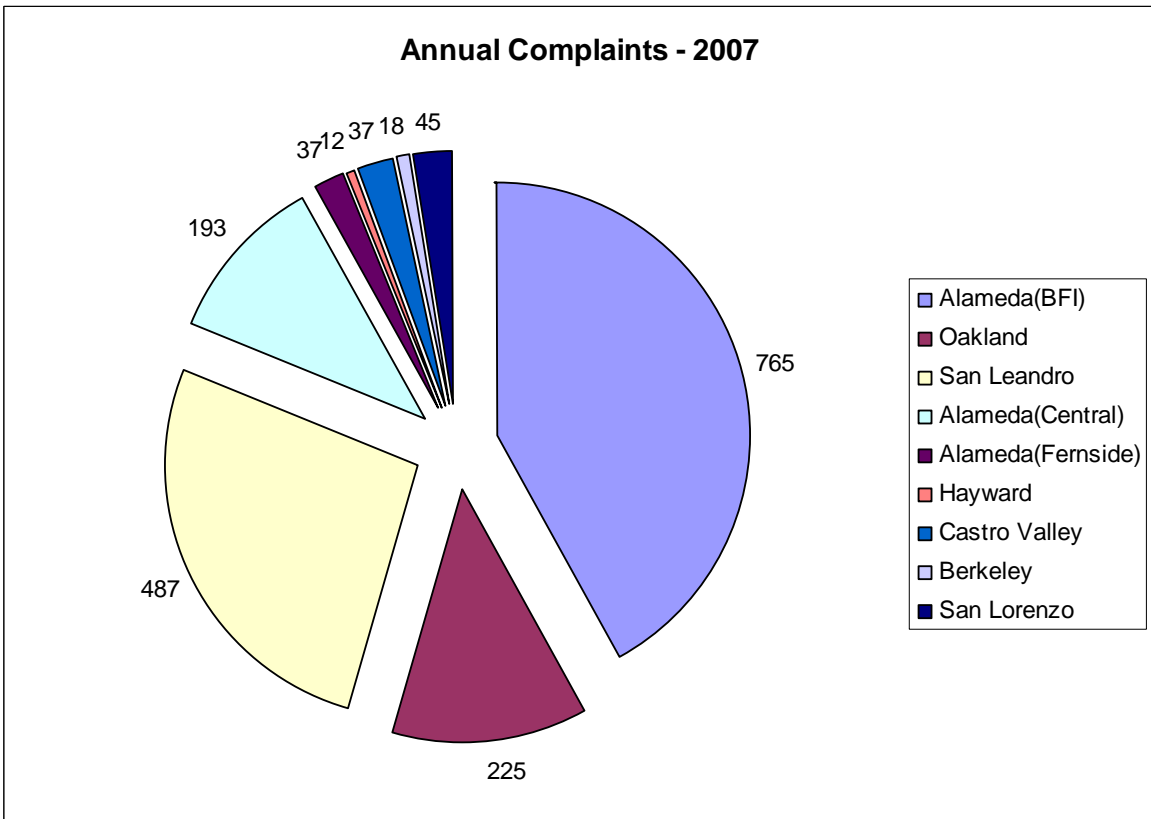

**Oakland International Airport
Annual Noise Complaint Summary
Year 2007**

District / City	Callers	Complaints
Alameda(BFI)	162	765
Oakland	33	225
San Leandro	33	487
Alameda(Central)	29	193
Alameda(Fernside)	11	37
Hayward	9	12
Castro Valley	8	37
Berkeley	5	18
San Lorenzo	4	45
Fremont	3	3
Richmond	3	5
San Francisco	3	14
Emeryville	2	7
Lafayette	2	2
Albany	1	1
Antioch	1	3
Clayton	1	1
Danville	1	1
Dublin	1	1
El Cerrito	1	1
Livermore	1	3
Moraga	1	15
Not Reported	1	3
Orinda	1	2
Pleasant Hill	1	5
Pleasanton	1	1
San Ramon	1	1
Santa Rosa	1	1
Union City	1	1
Vallejo	1	1
Total	323	1891

Complaints by Time Received	
Day (0700 - 1900)	1092
Evening (1900 - 2200)	320
Night (2200 - 0700)	479
Complaints by Type of Operation	
General	485
North Field	715
Not Reported	260
Overflight	34
Run-Up	7
South Field	390
Complaints by Type of Aircraft	
Helicopter	42
Jet	1578
Not Reported	34
Other	86
Propeller	151